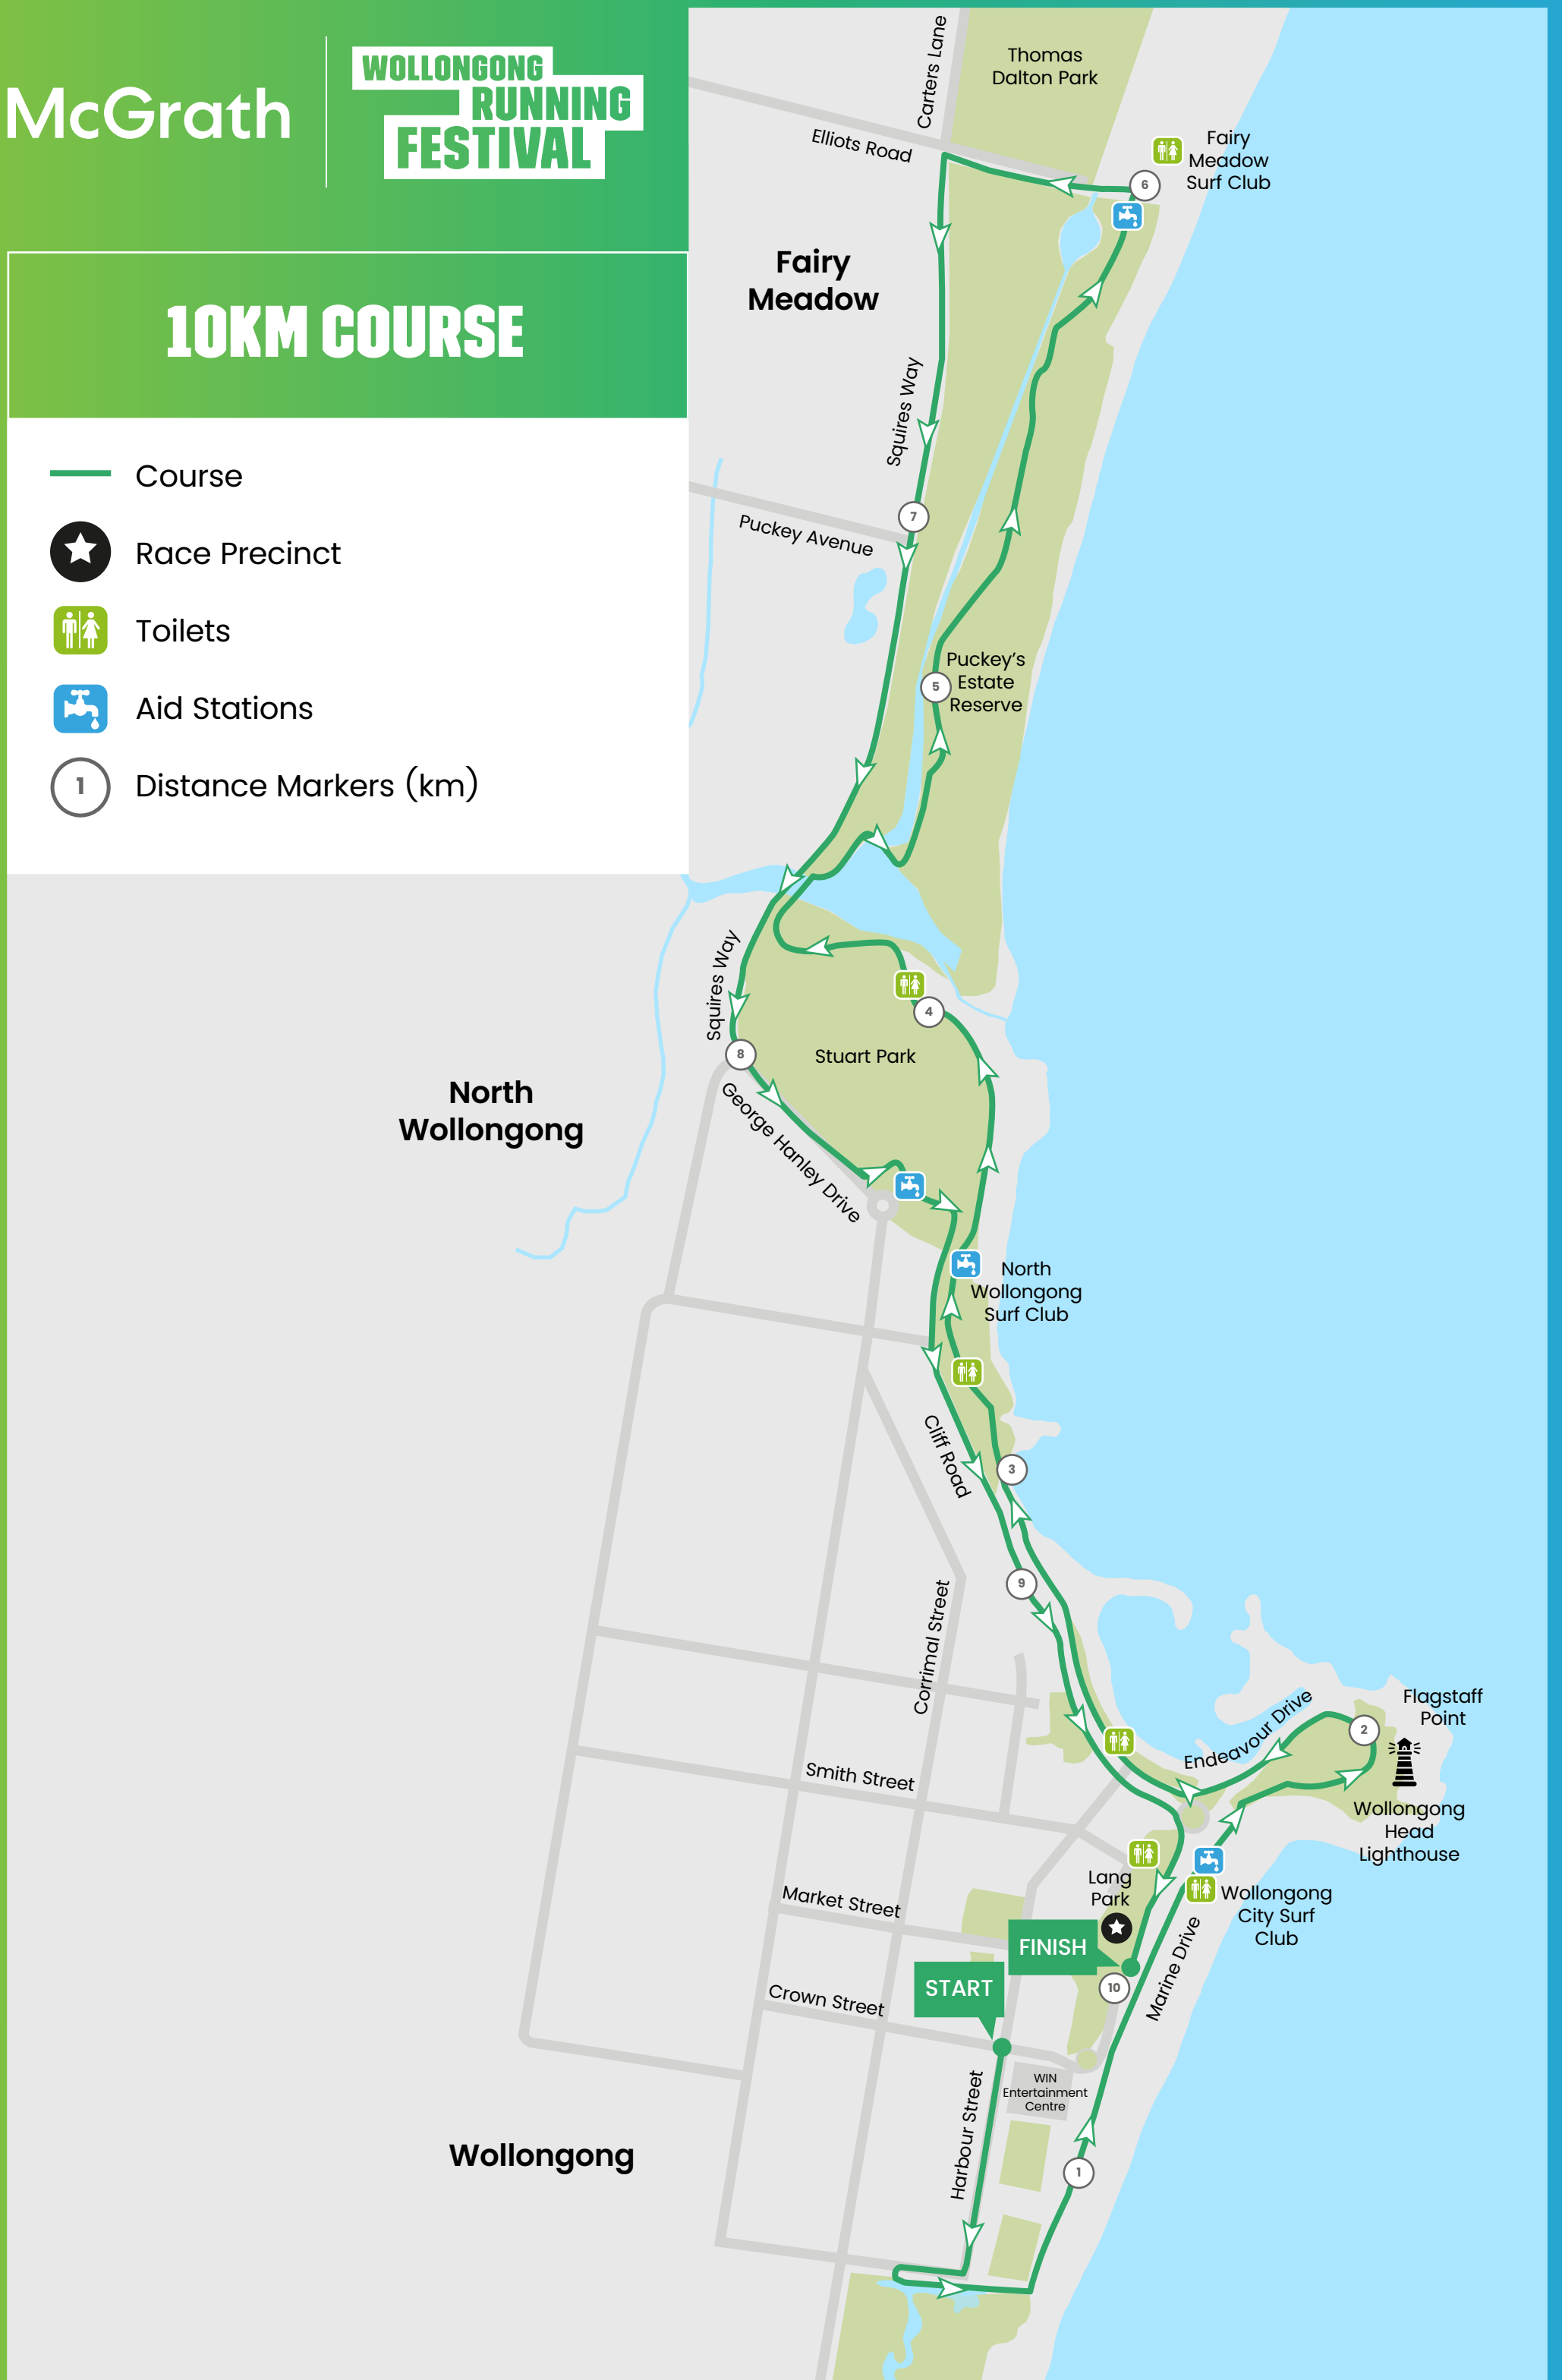

## 10KM COURSE

-  Course
-  Race Precinct
-  Toilets
-  Aid Stations
-  Distance Markers (km)

## ELEVATION